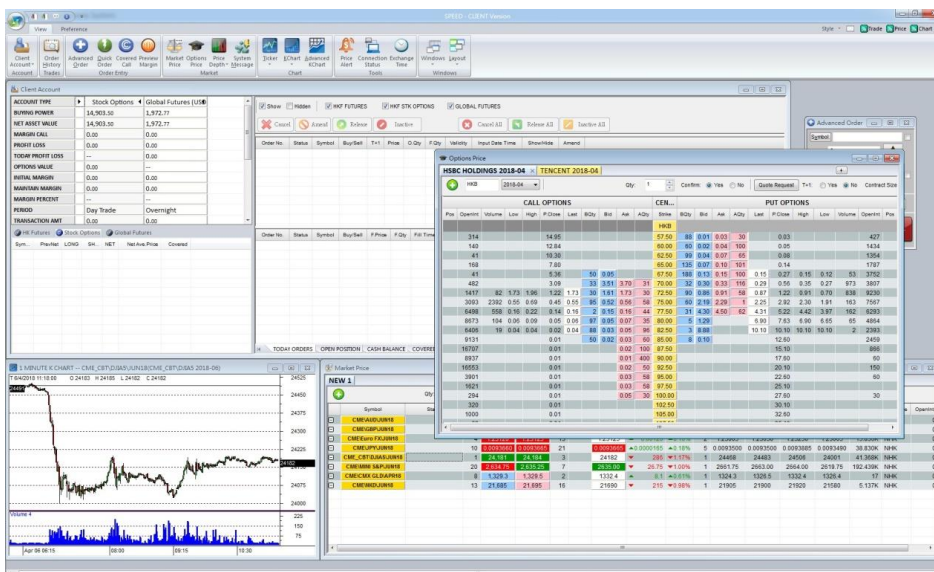

請輸入更改後的新密碼

6. 日後只需輸入個人密碼便可快速登入交易系統。