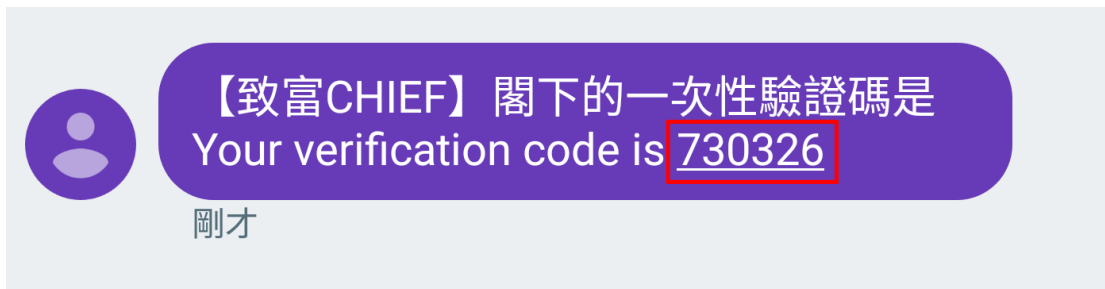

下載「SPEED」交易平台後，請根據下列步驟註冊所用裝置及登入：

1. 按「註冊」鍵註冊客戶帳號；

2. 填寫登入帳號、密碼、身份證號碼首三個數字及電話號碼，然後按註冊；

A screenshot of the registration form window. The window title is '註冊'. It contains several input fields: '登入帳號' (Login Account) with the value '00001234', '登入密碼' (Login Password) with masked characters '••••••••', '身份證號碼(首3個數字)' (ID Number (first 3 digits)) with the value '012', and '國家/地區區號 手提電話號碼' (Country/Region Code Mobile Phone Number) with a dropdown set to '852' and a text box containing '12345678'. At the bottom are three buttons: '清除' (Clear), '註冊' (Register), and '取消' (Cancel). The '註冊' button is highlighted with a red rectangular box.

- 輸入從手機短訊收到的驗證碼，即會註冊所用裝置。（如客戶未能收到驗證碼的手機短訊，可致電客戶支援熱線 2500 9199，或於「自助通」網上系統內更新聯絡電話號碼以收取短訊）

A screenshot of a software dialog box titled 'SMS 驗證'. The text inside says '請輸入以短訊發送至您手機的驗證碼' (Please enter the verification code sent to your mobile phone via SMS). There is a text input field with a cursor. At the bottom, there are two buttons: '確定' (OK) and '取消' (Cancel).