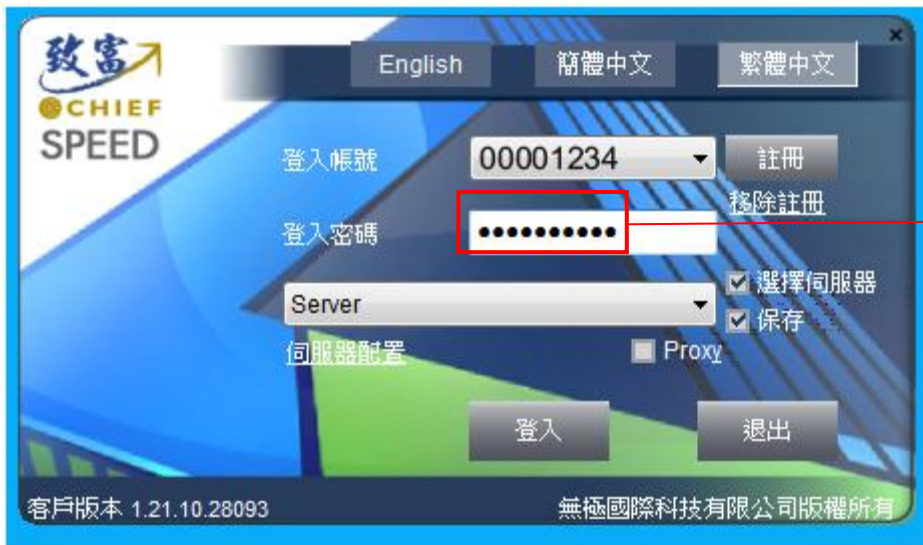

5. 註冊成功後，請重新登入，並輸入更改後的新密碼。