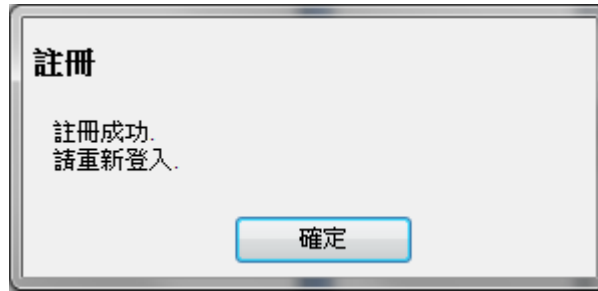

5. 註冊成功後，請重新登入，並輸入更改後的新密碼。